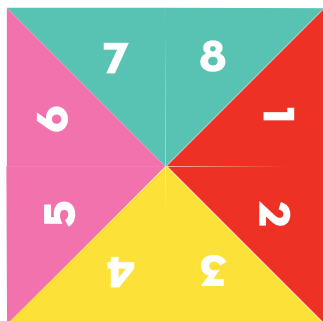

THE *magic* IS ENDLESS
 WALT DISNEY WORLD

FAB FORTUNE TELLERS

How to Build Your Fortune Teller

1. Cut out your Fab Fortune Teller along the dotted line.
2. Fold according to below instructions:

Fold, then unfold your Fortune Teller in half vertically and horizontally, creating creases.

With your Fortune Teller facing down, fold each corner towards the center.

This is the result. Flip it over, so that the characters are facing up.

Again, fold each corner towards the center.

It should now look like this.

Fold your Fortune Teller in half, working your fingers into the pockets underneath each of the named colors.

Work the creases to form four points.

HAVE FUN!

FAB FORTUNE TELLERS

Instructions

Your guests will be endlessly amused by these fun fortune tellers, which will magically reveal their inner Disney character!

1. Cut out the Fab Fortune Tellers along the dotted lines. *Tip: Save time by cutting out these out before the party.*
2. Help the kids fold according to the instructions on the enclosed sheet.
3. To play, hold the four corners of the fortune teller with your pointer finger and thumb on each hand, holding all points together so that only the named colors are shown.
4. Ask the player whose fortune you are telling to pick a color. Use your fingers to open and close the fortune teller, alternatively displaying two groups of numbers inside, while spelling out the color. (Example: Choosing 'BLUE' would cause you to open and close it 4 times - once for each letter)
5. Now, ask the player to choose one of the numbers displayed once their color is spelled out. Again, open and close the game piece while counting out the number the player has chosen.
6. Once more, ask the player to choose a number. This time, unfold the paper containing the number chosen and reveal the player's Disney character!