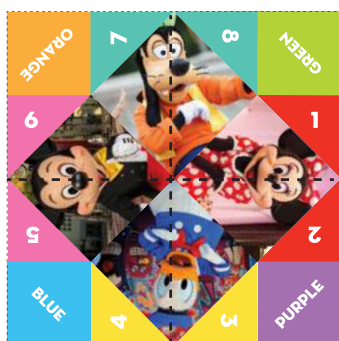

THE *magic* IS ENDLESS
 WALT DISNEY WORLD

FAB FORTUNE TELLERS

How to Build Your Fortune Teller

1. Cut out your Fab Fortune Teller along the dotted line.
2. Fold according to below instructions:

Fold, then unfold your Fortune Teller in half vertically and horizontally, creating creases.

With your Fortune Teller facing down, fold each corner towards the center.

This is the result. Flip it over, so that the characters are facing up.

Again, fold each corner towards the center.

It should now look like this.

Fold your Fortune Teller in half, working your fingers into the pockets underneath each of the named colors.

Work the creases to form four points.

HAVE FUN!

FAB FORTUNE TELLERS

Instructions

Your guests will be endlessly amused by these fun fortune tellers, which will magically reveal their inner Disney character!

1. Cut out the Fab Fortune Tellers along the dotted lines. *Tip: Save time by cutting out these out before the party.*
2. Help the kids fold according to the instructions on the enclosed sheet.
3. To play, hold the four corners of the fortune teller with your pointer finger and thumb on each hand, holding all points together so that only the named colors are shown.
4. Ask the player whose fortune you are telling to pick a color. Use your fingers to open and close the fortune teller, alternatively displaying two groups of numbers inside, while spelling out the color. (Example: Choosing 'BLUE' would cause you to open and close it 4 times - once for each letter)
5. Now, ask the player to choose one of the numbers displayed once their color is spelled out. Again, open and close the game piece while counting out the number the player has chosen.
6. Once more, ask the player to choose a number. This time, unfold the paper containing the number chosen and reveal the player's Disney character!