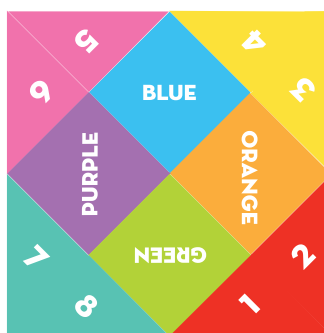

THE *magic* IS ENDLESS
 WALT DISNEY WORLD

FAB FORTUNE TELLERS

How to Build Your Fortune Teller

1. Cut out your Fab Fortune Teller along the dotted line.
2. Fold according to below instructions:

Fold, then unfold your Fortune Teller in half vertically and horizontally, creating creases.

With your Fortune Teller facing down, fold each corner towards the center.

This is the result. Flip it over, so that the characters are facing up.

Again, fold each corner towards the center.

It should now look like this.

Fold your Fortune Teller in half, working your fingers into the pockets underneath each of the named colors.

Work the creases to form four points.

HAVE FUN!

FAB FORTUNE TELLERS

Instructions

Your guests will be endlessly amused by these fun fortune tellers, which will magically reveal their inner Disney character!

1. Cut out the Fab Fortune Tellers along the dotted lines. *Tip: Save time by cutting out these out before the party.*
2. Help the kids fold according to the instructions on the enclosed sheet.
3. To play, hold the four corners of the fortune teller with your pointer finger and thumb on each hand, holding all points together so that only the named colors are shown.
4. Ask the player whose fortune you are telling to pick a color. Use your fingers to open and close the fortune teller, alternatively displaying two groups of numbers inside, while spelling out the color. (Example: Choosing 'BLUE' would cause you to open and close it 4 times - once for each letter)
5. Now, ask the player to choose one of the numbers displayed once their color is spelled out. Again, open and close the game piece while counting out the number the player has chosen.
6. Once more, ask the player to choose a number. This time, unfold the paper containing the number chosen and reveal the player's Disney character!